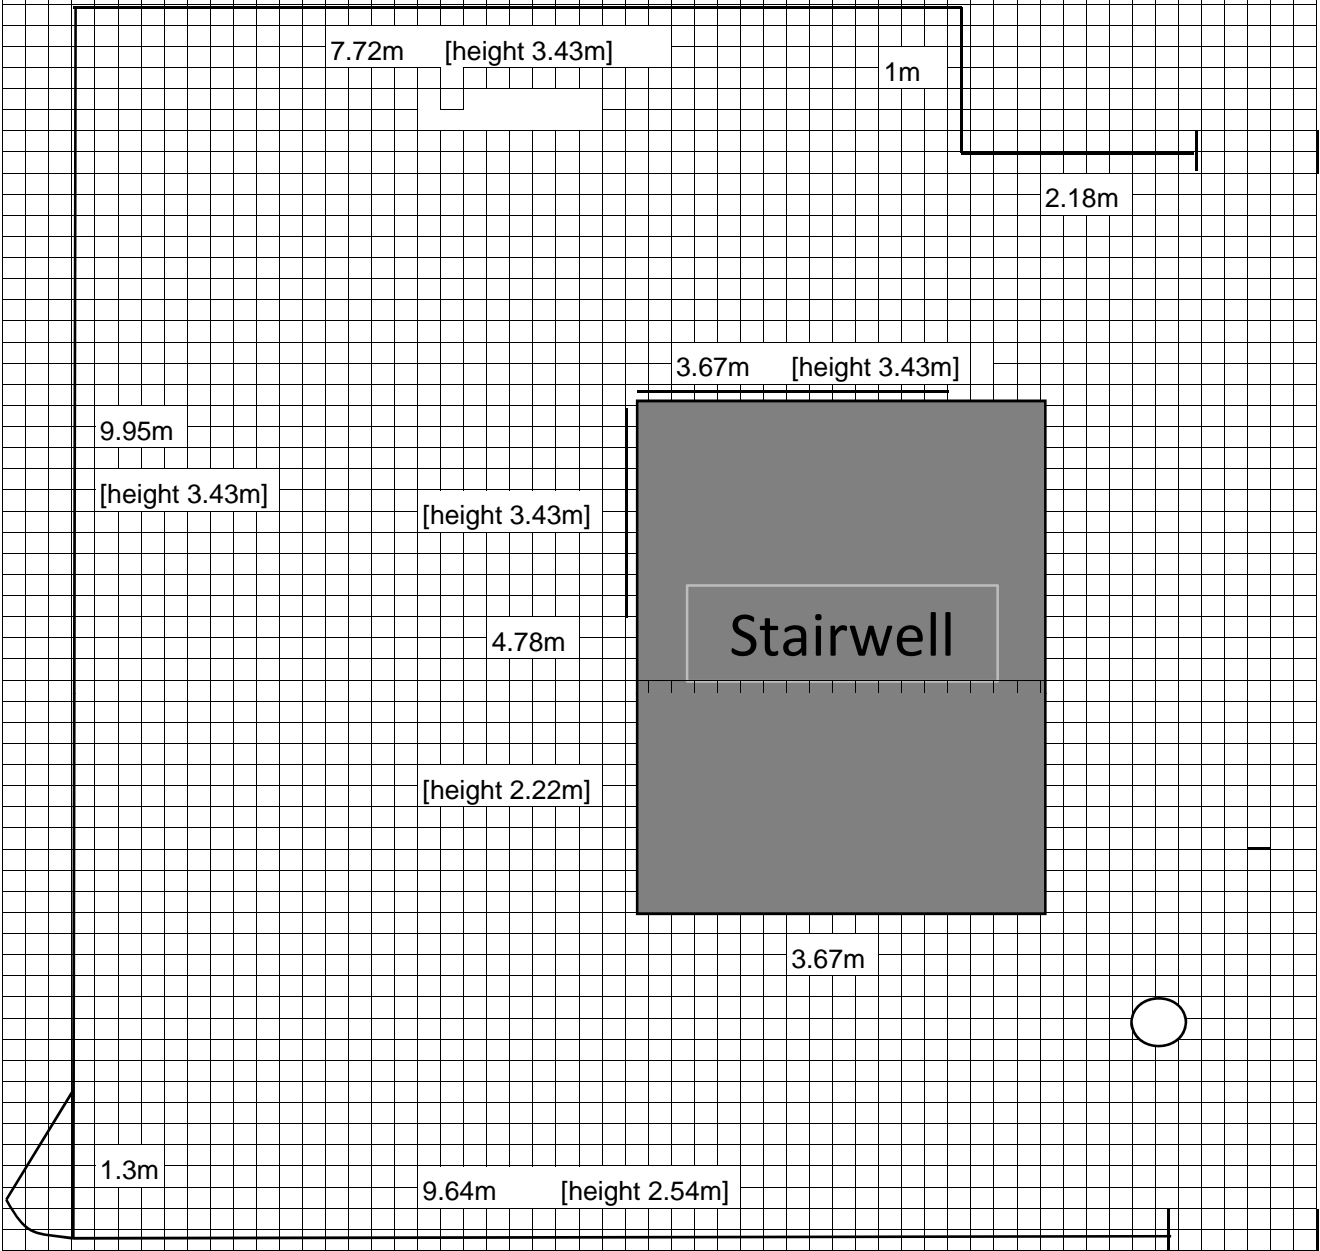

THE NORTH WALL GALLERY

COURTYARD

SOUTH PARADE

Scale: 1 cell = 20cm